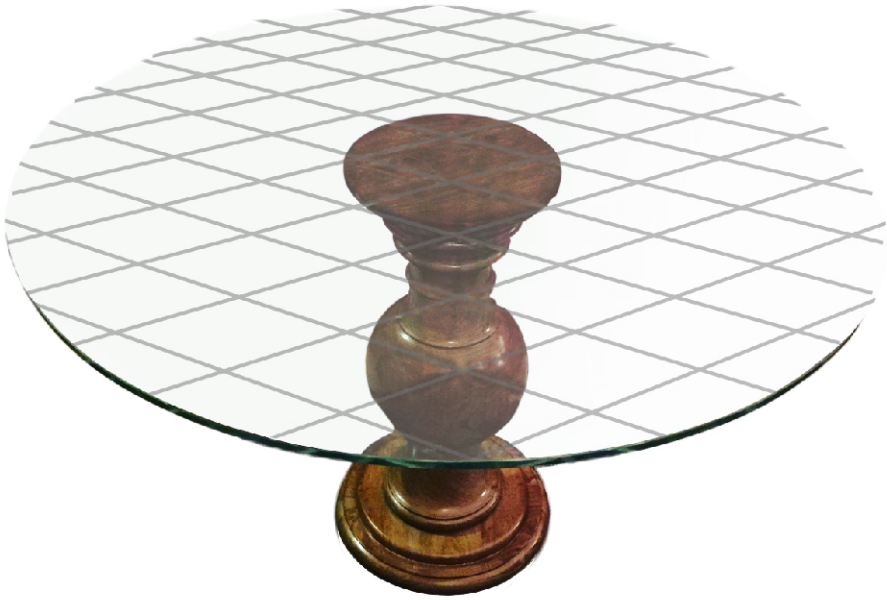

Clover leaf Console

Crafted from solid rosewood.

Cubist Sideboard/ TV Unit

Made with a mix of solid wood
and faux wood veneered inlay.

Pillar Entrance Table

The base is crafted from a single piece of rosewood. The top is sandblasted glass.

Shanghai Silk Screen

Made with a solid wood frame and foam padding.
Upholstered with pure silk with bespoke shanghai print.

*can be customized in the hot air balloon silk.

Hot Air Balloon Entrance Chairs