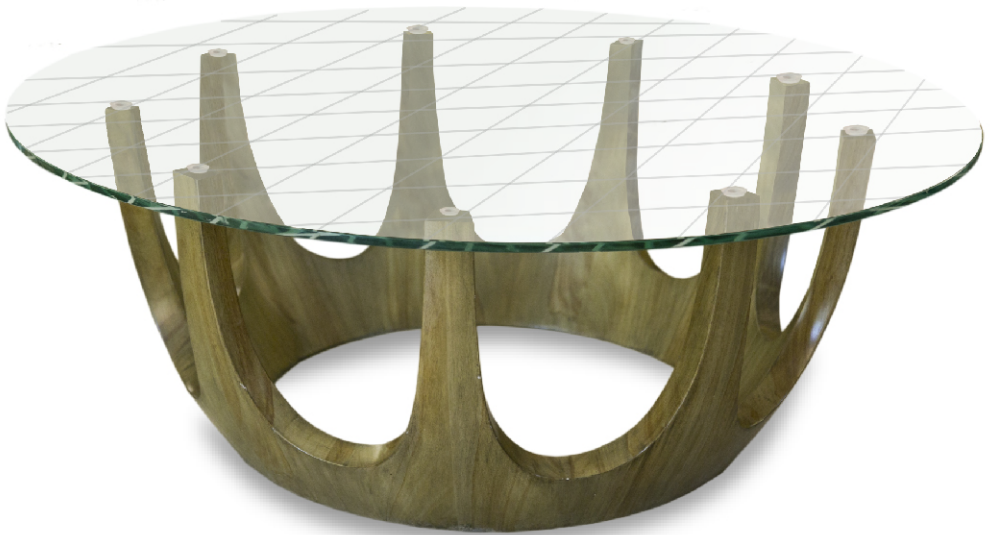

Shanghai Suede Sofa Chair

Made with a solid wood structure and rose wood feet. Padded with foam and upholstered with bespoke shanghai suede.

Hexagon Coffee Table / Stools

Made with a solid wood frame and faux wood panels veneered with oak. One piece is deco painted.