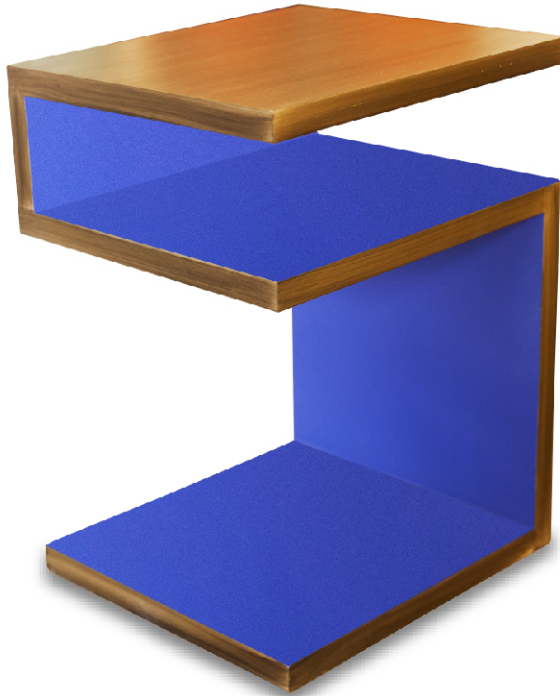

www.kohr.co.uk

f KOHRbyAAK

 KOHR_BY_AAK

INDEX

Prism Lamp with Hot Air Balloon Shades	01
Concave Lamp with Shanghai Shades	02
Ottoman	03
Hand Bag Ottoman	04
Hexagon Drink Table	05
Chess Piece Table/ Stools	06
Organic Drink Table	07
Floating End Table	08
Flip Table	09
Butler Table	10
Geometric Mirror	11
Geometric Front Console/Bar	12
Antler Console	13
Wine/ Magazine Rack Console	14
Clover leaf Console	15
Cubist Sideboard/ TV Unit	16
Pillar Entrance Table	17
Shanghai Silk Screen	18
Hot Air Balloon Entrance Chairs	19
Shanghai Entrance Chairs	20
Hot Air Balloon Suede Sofa Chair	21
Shanghai Suede Sofa Chair	22
Hexagon Coffee Table / Stools	23
Antler Coffee Table	24
Prism Coffee Table	25
Prism Side Table	26
Studded Arms Sofa	27
Cross Arm Sofa	28
Geometrics and Organics Original Digital Art Cushions	29-32
Hand-made Over Dyed Chobi Rugs	33-35

*Fabric is subject to availability, can be customized.

Hexagon Drink Table

Made with solid wood frames
and faux wood panels.
Deco and gold-leaf finish.

Chess Piece Table/ Stools

Crafted from single pieces of rosewood. Three distinct designs.

Organic Drink Table

Made using solid wood
with a gold-leaf finish.

*also available in customized deco paint finishes

Floating End Table

Made with faux wood.
Deco and polish finished.

Flip Table

Made with a mix of solid and faux wood. Deco painted to a superior finish.

*Colours can be customized

Butler Table

Crafted with solid rosewood.
Top lifts off and legs fold away.

Geometric Mirror

Made with faux wood and
finished with gold-leaf.

Geometric Front Console/Bar

Made with solid wood prisms and structure. Deco painted to a superior finish.