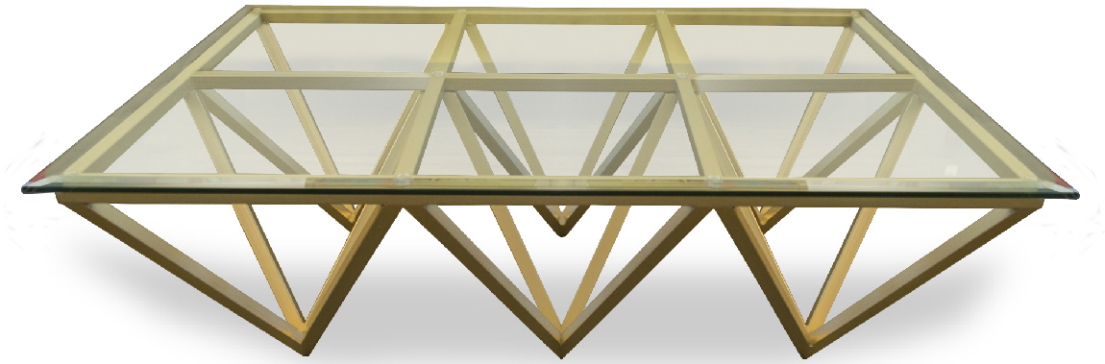

Prism Coffee Table

Made from metal pipes. Finished with metallic gold paint. The top is beveled glass.