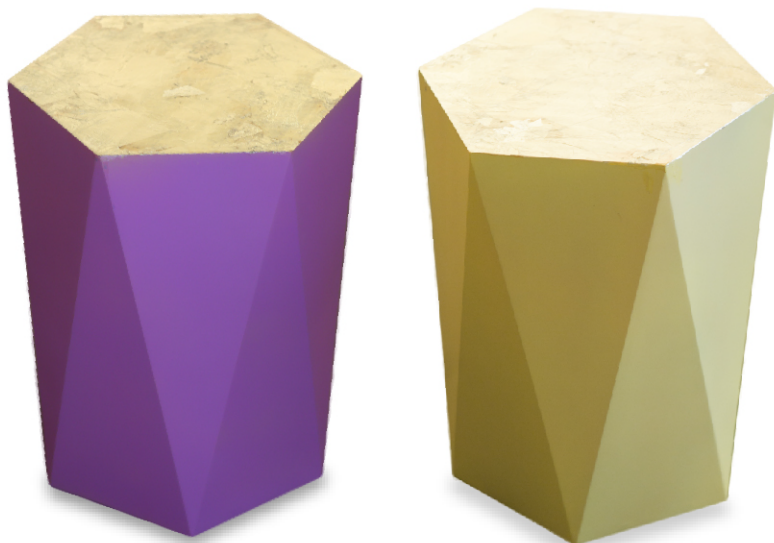

Prism Lamp with Hot Air Balloon Shades

Crafted with solid walnut wood. Lampshades with bespoke hot air balloon Print.

Concave Lamp with Shanghai Shades

Crafted with solid walnut
wood. Lampshades with
bespoke Shanghai print.

*Fabric is subject to availability, can be customized.

Hexagon Drink Table

Made with solid wood frames
and faux wood panels.
Deco and gold-leaf finish.

Chess Piece Table/ Stools

Crafted from single pieces of rosewood. Three distinct designs.

Organic Drink Table

Made using solid wood
with a gold-leaf finish.

*also available in customized deco paint finishes

Floating End Table

Made with faux wood.
Deco and polish finished.

Flip Table

Made with a mix of solid and faux wood. Deco painted to a superior finish.