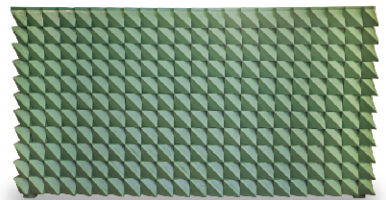

Organic Drink Table

Made using solid wood
with a gold-leaf finish.

*also available in customized deco paint finishes

Floating End Table

Made with faux wood.
Deco and polish finished.

Flip Table

Made with a mix of solid and faux wood. Deco painted to a superior finish.

*Colours can be customized

Butler Table

Crafted with solid rosewood.
Top lifts off and legs fold away.

Geometric Mirror

Made with faux wood and
finished with gold-leaf.

Geometric Front Console/Bar

Made with solid wood prisms and structure. Deco painted to a superior finish.