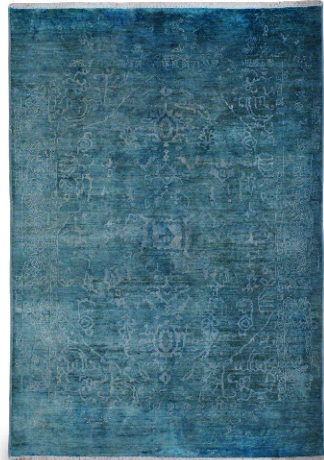

*Fabric colour is subject to availability

Geometrics and Organics Original Digital Art Cushions

Made with 80 gram pure raw silk.
Minimum order of 10 cushions.

*please email for inquires

Hand-made Over Dyed Chobi Rugs