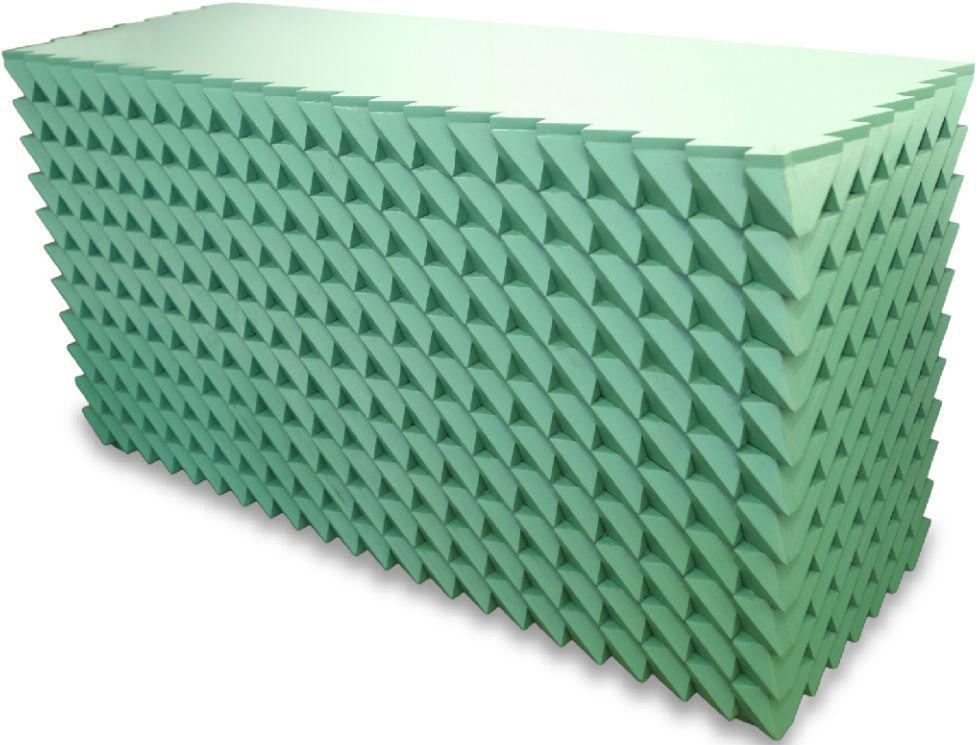

*Fabric is subject to availability, can be customized.

Hexagon Drink Table

Made with solid wood frames
and faux wood panels.
Deco and gold-leaf finish.

Chess Piece Table/ Stools

Crafted from single pieces of rosewood. Three distinct designs.

Organic Drink Table

Made using solid wood
with a gold-leaf finish.

*also available in customized deco paint finishes

Floating End Table

Made with faux wood.
Deco and polish finished.

Flip Table

Made with a mix of solid and faux wood. Deco painted to a superior finish.

*Colours can be customized

Butler Table

Crafted with solid rosewood.
Top lifts off and legs fold away.

Geometric Mirror

Made with faux wood and
finished with gold-leaf.

Geometric Front Console/Bar

Made with solid wood prisms and structure. Deco painted to a superior finish.

Clover leaf Console

Crafted from solid rosewood.

Cubist Sideboard/ TV Unit

Made with a mix of solid wood
and faux wood veneered inlay.

Pillar Entrance Table

The base is crafted from a single piece of rosewood. The top is sandblasted glass.