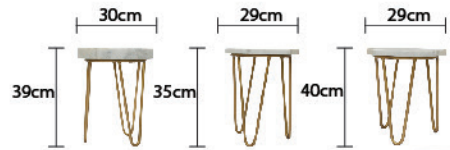

Materials: Nephrite and Brass

Dia: 30cm
Height: 42cm

Lapis Lazuli Hostess Table

Made using solid brass and Lapis Lazuli semiprecious gemstone in a mosaic pattern. These eye catching tables add a sophisticated edge to their surroundings making them a standout feature for any room.

Materials: Lapis Lazuli and Brass

Dia: 30cm
Height: 42cm

Gazelle Hostess Tables

Formed with Lapis Lazuli that adds a rich touch of color and solid brass that lends a delicate form to this regal piece.

Materials: Lapis Lazuli and Brass

Dia: 31cm
Height: 66cm

The Nucleus Table

A circular rosewood surface has a nucleic center formed of lapis lazuli and a base made of solid brass.

Materials: Rosewood Marquetry, Brass and Lapis Lazuli.

Dia: 42cm
Height: 56cm

Materials: Wrought Iron and Marble.

Dia: 30cm Dia: 29cm Dia: 29cm
Height: 39cm Height: 35cm Height: 40cm

Allure Hostess Table And Stool.

Rosewood, brass and leather, turn this table into an object of fascination. A unique multi-functional design with leather straps in a geometric crisscross pattern is topped by glass and can serve as a flat surface. This piece exudes modern luxury.