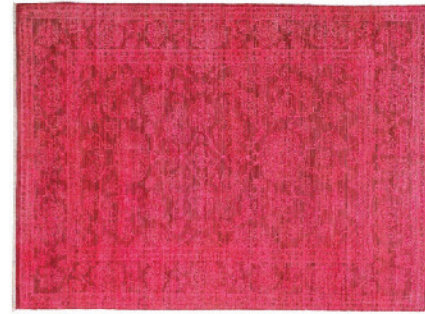

Materials: Rosewood, Gold Leaf, Champagne Velveteen And Bespoke Fabric.

Length: 47cm
Breadth: 44cm
Height: 111cm
Seat Height: 53cm

Cushions

Original digital print designed
by KOHR.
(1 of 4 each)

Carpets

Handmade contemporary rug,
designed for KOHR LUXE