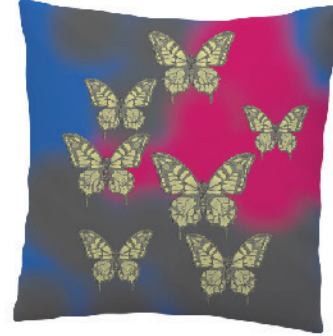

Materials: Rosewood And Rosewood Marquetry.

Length: 118cm
Height: 79cm

Dia: 118cm

Galaxy Chair.

Gold leaf on rosewood is employed to create an architecturally sound base that is pleasing to the eye. The chair itself is upholstered in white champagne velveteen in the front and a celestial landscape on the back. This chair pairs well with the lunar table.

Materials: Rosewood, Gold Leaf, Champagne Velveteen And Bespoke Fabric.

Length: 47cm
Breadth: 44cm
Height: 111cm
Seat Height: 53cm

Cushions

Original digital print designed
by KOHR.
(1 of 4 each)

Carpets

Handmade contemporary rug,
designed for KOHR LUXE