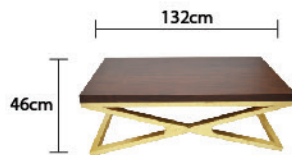

Materials: Brass, Serpentine And Raw Silk.

Dia(shade): 35cm
Height: 62cm

Anabel coffee table

Made with a rosewood and gold leaf base and a burl rosewood marquetry top, this fine example of minimal elegance is a magnet for those with eclectic style. The clean angles and crossed lines of this console is sure to appeal to those seeking modern accent pieces with the traditional touch.

Materials: Rosewood, Gold Leaf and Burl Rosewood Marquetry.

Length: 132cm
Breadth: 71cm
Height: 46cm

Ribbon Mirror.

An Intertwined Celtic effect, done symmetrically at angles of 135 degrees, make the Ribbon mirror a wonderful centerpiece for any wall.