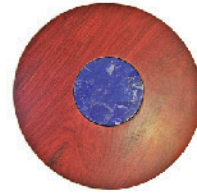

Materials: Nephrite and Brass

Dia: 30cm
Height: 42cm

Lapis Lazuli Hostess Table

Made using solid brass and Lapis Lazuli semiprecious gemstone in a mosaic pattern. These eye catching tables add a sophisticated edge to their surroundings making them a standout feature for any room.

Materials: Lapis Lazuli and Brass

Dia: 30cm
Height: 42cm

Gazelle Hostess Tables

Formed with Lapis Lazuli that adds a rich touch of color and solid brass that lends a delicate form to this regal piece.

Materials: Lapis Lazuli and Brass

Dia: 31cm
Height: 66cm

The Nucleus Table

A circular rosewood surface has a nucleic center formed of lapis lazuli and a base made of solid brass.

Materials: Rosewood Marquetry, Brass and Lapis Lazuli.

Dia: 42cm
Height: 56cm