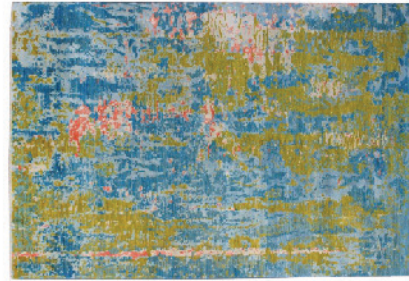

Materials: Rosewood, Gold Leaf, Champagne Velveteen And Bespoke Fabric.

Length: 47cm
Breadth: 44cm
Height: 111cm
Seat Height: 53cm

Cushions

Original digital print designed
by KOHR.
(1 of 4 each)

Carpets

Handmade contemporary rug,
designed for KOHR LUXE