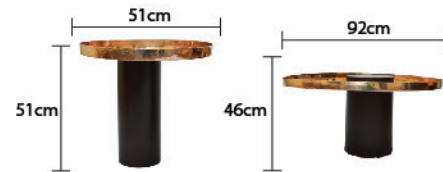

Dia: 51cm   Dia: 92cm
Height: 51cm   Height: 46cm