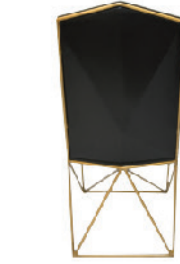

The Abyss Chair I

A futuristic chair sitting on a base of gold wrought iron in a trapezium design. The back and seat is made up of flat black panels connected at angles completing the space age aesthetic of this bold piece.

Materials: Wrought Iron And HDF