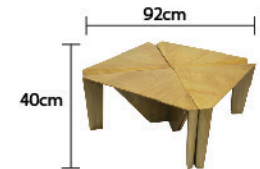

Materials: Brass and Rosewood Marquetry.

Dia: 62cm
Height: 50cm

Maya Coffee Table

A marquetry top framed with brass, this clever design attracts envy. The Maya table is a modular set that can be the centerpiece for a living space or be pulled apart as five hostess tables. Perfect for entertainment.

Materials: Brass and Walnut

Dia: 109cm
Height: 47cm

Butterfly Coffee Table.

Both whimsical and architectural, the butterfly coffee table is a cross between traditional and futuristic. Handmade entirely from rosewood, with a walnut finish. This modular table is a must have for those with eclectic taste.

Materials: Rosewood.

length: 92cm
Breadth: 92cm
Height: 42cm

Pella Coffee Tables

Gleaming copper and rosewood are used to create this set of two contemporary coffee tables with a luxurious copper top.

Materials: Rosewood and Copper.