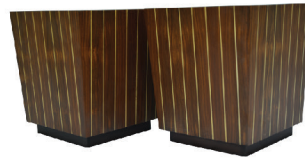

Materials: Rosewood, Brass and Leather.

Dia: 42cm
breadth: 42cm
Height: 56cm

Einstein End Tables

An arresting piece made from rosewood and acacia wood marquetry, the leading lines in this design demand attention. These tables are minimalist but commanding.

Materials: Rosewood and Acacia Marquetry.

Length: 41cm
Breadth: 42cm
Height: 46cm

Phoenix Cage End Tables

A startling and eye-catching piece, ensures that the gaze lingers. Created using brass and rosewood marquetry, this table evokes thoughts of a gilded cage. A perfect addition for that high end touch with an edge.

Materials: Brass and Rosewood Marquetry.

Dia: 62cm
Height: 50cm

Maya Coffee Table

A marquetry top framed with brass, this clever design attracts envy. The Maya table is a modular set that can be the centerpiece for a living space or be pulled apart as five hostess tables. Perfect for entertainment.