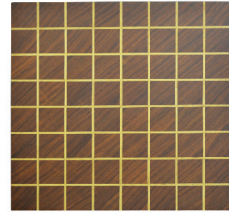

Materials: Wrought Iron and Marble.

Dia: 30cm Dia: 29cm Dia: 29cm
Height: 39cm Height: 35cm Height: 40cm

Allure Hostess Table And Stool.

Rosewood, brass and leather, turn this table into an object of fascination. A unique multi-functional design with leather straps in a geometric crisscross pattern is topped by glass and can serve as a flat surface. This piece exudes modern luxury.

Materials: Rosewood, Brass and Leather.

Dia: 42cm
breadth: 42cm
Height: 56cm

Einstein End Tables

An arresting piece made from rosewood and acacia wood marquetry, the leading lines in this design demand attention. These tables are minimalist but commanding.

Materials: Rosewood and Acacia Marquetry.

Length: 41cm
Breadth: 42cm
Height: 46cm

Phoenix Cage End Tables

A startling and eye-catching piece, ensures that the gaze lingers. Created using brass and rosewood marquetry, this table evokes thoughts of a gilded cage. A perfect addition for that high end touch with an edge.

Materials: Brass and Rosewood Marquetry.

Dia: 62cm
Height: 50cm

Maya Coffee Table

A marquetry top framed with brass, this clever design attracts envy. The Maya table is a modular set that can be the centerpiece for a living space or be pulled apart as five hostess tables. Perfect for entertainment.