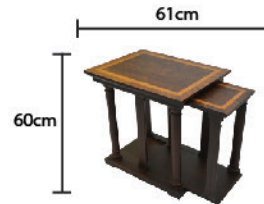

Materials: Rosewood & Glass Top

Dia: 57cm Length: 110cm
Height: 56cm Breadth: 58cm
Height: 40cm

Flip Tables

Fascinating in its functionality as well as its art deco appeal, the flip hostess table can fold up to a standing position and frees up space while maintaining its oriental aesthetic.

Materials: Acacia Wood, MDF And Deco Paint

Available in Custom Colours

Length: 60cm
Breadth: 46cm
Height: 64cm

Ceaser Nest Tables

A simple border design emphasizes the natural grain of this gorgeous set of nesting tables. Hand made using solid rosewood with a marquetry top, this is a perfect duo for serving guests and its craftsmanship is impeccable with its tall pillar legs and the way the pieces nest.

Materials: Rosewood, Rosewood Marquetry.

Length: 61cm
Breadth: 46cm
Height: 60cm

Oscar Game Table /Side Table

A solid rosewood marquetry base and a top edged with brass. The base of this sophisticated table is cylindrical and sturdy. This piece evokes mental imagery of close friends enjoying drinks over a game of cards. A perfect addition to the lobby, game room or as a generous side table.