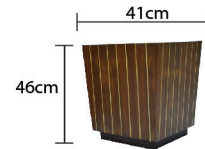

Materials: Wrought Iron and Marble.

Dia: 30cm Dia: 29cm Dia: 29cm
Height: 39cm Height: 35cm Height: 40cm

Allure Hostess Table And Stool.

Rosewood, brass and leather, turn this table into an object of fascination. A unique multi-functional design with leather straps in a geometric crisscross pattern is topped by glass and can serve as a flat surface. This piece exudes modern luxury.

Materials: Rosewood, Brass and Leather.

Dia: 42cm
breadth: 42cm
Height: 56cm

Einstein End Tables

An arresting piece made from rosewood and acacia wood marquetry, the leading lines in this design demand attention. These tables are minimalist but commanding.

Materials: Rosewood and Acacia Marquetry.

Length: 41cm
Breadth: 42cm
Height: 46cm

Phoenix Cage End Tables

A startling and eye-catching piece, ensures that the gaze lingers. Created using brass and rosewood marquetry, this table evokes thoughts of a gilded cage. A perfect addition for that high end touch with an edge.

Materials: Brass and Rosewood Marquetry.

Dia: 62cm
Height: 50cm

Maya Coffee Table

A marquetry top framed with brass, this clever design attracts envy. The Maya table is a modular set that can be the centerpiece for a living space or be pulled apart as five hostess tables. Perfect for entertainment.