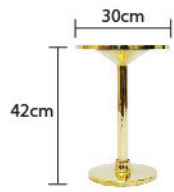

Materials: Turquoise and Brass

Dia: 30cm
Height: 42cm

Nephrite Hostess Table

Made using solid brass and Nephrite semiprecious gemstone in a mosaic pattern. These eye catching tables add a sophisticated edge to their surroundings making them a standout feature for any room.

Materials: Nephrite and Brass

Dia: 30cm
Height: 42cm

Lapis Lazuli Hostess Table

Made using solid brass and Lapis Lazuli semiprecious gemstone in a mosaic pattern. These eye catching tables add a sophisticated edge to their surroundings making them a standout feature for any room.

Dia: 31cm
Height: 66cm

The Nucleus Table

A circular rosewood surface has a nucleic center formed of lapis lazuli and a base made of solid brass.

Materials: Rosewood Marquetry, Brass and Lapis Lazuli.

Dia: 42cm
Height: 56cm