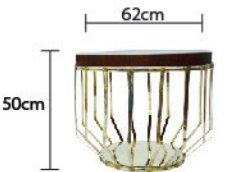

Materials: Wrought Iron and Marble.

Dia: 30cm Dia: 29cm Dia: 29cm
Height: 39cm Height: 35cm Height: 40cm

Allure Hostess Table And Stool.

Rosewood, brass and leather, turn this table into an object of fascination. A unique multi-functional design with leather straps in a geometric crisscross pattern is topped by glass and can serve as a flat surface. This piece exudes modern luxury.

Materials: Rosewood, Brass and Leather.

Dia: 42cm
breadth: 42cm
Height: 56cm

Einstein End Tables

An arresting piece made from rosewood and acacia wood marquetry, the leading lines in this design demand attention. These tables are minimalist but commanding.

Materials: Rosewood and Acacia Marquetry.

Length: 41cm
Breadth: 42cm
Height: 46cm

Phoenix Cage End Tables

A startling and eye-catching piece, ensures that the gaze lingers. Created using brass and rosewood marquetry, this table evokes thoughts of a gilded cage. A perfect addition for that high end touch with an edge.

Materials: Brass and Rosewood Marquetry.

Dia: 62cm
Height: 50cm

Maya Coffee Table

A marquetry top framed with brass, this clever design attracts envy. The Maya table is a modular set that can be the centerpiece for a living space or be pulled apart as five hostess tables. Perfect for entertainment.