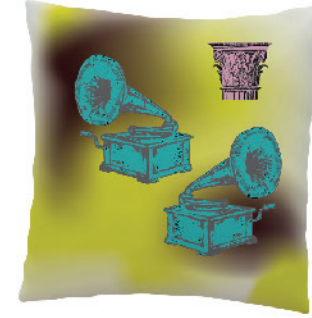

Materials: Rosewood And Rosewood Marquetry.

Length: 118cm
Height: 79cm

Dia: 118cm

Galaxy Chair.

Gold leaf on rosewood is employed to create an architecturally sound base that is pleasing to the eye. The chair itself is upholstered in white champagne velveteen in the front and a celestial landscape on the back. This chair pairs well with the lunar table.

Materials: Rosewood, Gold Leaf, Champagne Velveteen And Bespoke Fabric.

Length: 47cm
Breadth: 44cm
Height: 111cm
Seat Height: 53cm

Cushions

Original digital print designed
by KOHR.
(1 of 4 each)

Carpets

Handmade contemporary rug,
designed for KOHR LUXE