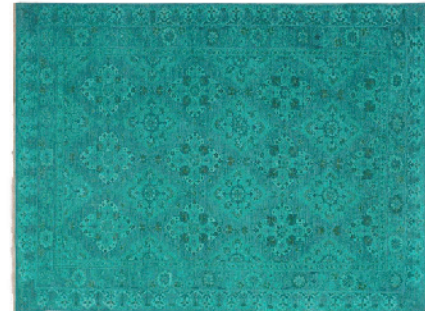

Materials: Rosewood, Gold Leaf, Champagne Velveteen And Bespoke Fabric.

Length: 47cm
Breadth: 44cm
Height: 111cm
Seat Height: 53cm

Cushions

Original digital print designed
by KOHR.
(1 of 4 each)

Carpets

Handmade contemporary rug,
designed for KOHR LUXE