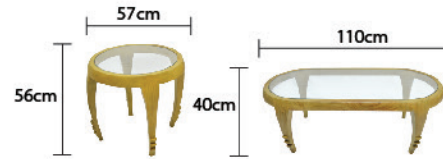

Materials: Wrought Iron And HDF

Length: 43cm
Breadth: 46cm
Height: 99cm
Seat Height: 47cm

The Abyss Chair II

The futuristic chair with modified base. This version features crisscross sides as a base.

Materials: Wrought Iron And HDF

Length: 43cm
Breadth: 46cm
Height: 99cm
Seat Height: 47cm

Antler Side Table

The antler side table is handcrafted using rose wood and features a glass top surface. The natural grain of the rosewood has been emphasized using a handheld sander. The feet have jagged antler features that round of its natural aesthetic.

Materials: Rosewood & Glass Top

Dia: 57cm Length: 110cm
Height: 56cm Breadth: 58cm
Height: 40cm

Flip Tables

Fascinating in its functionality as well as its art deco appeal, the flip hostess table can fold up to a standing position and frees up space while maintaining its oriental aesthetic.